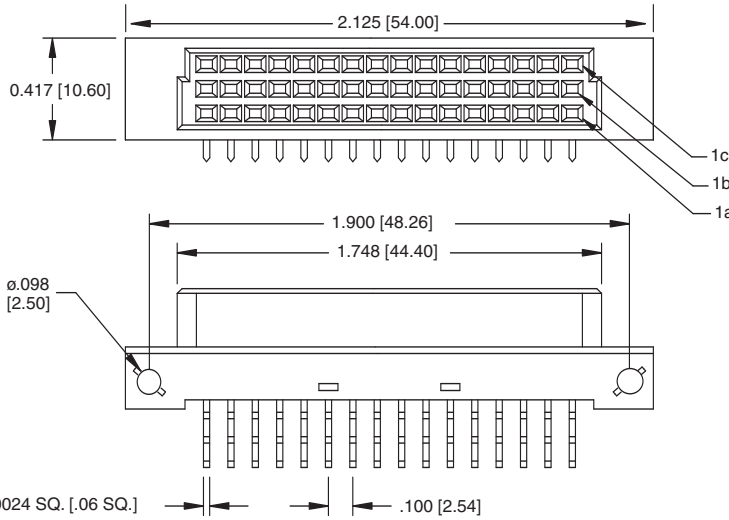

**DIN-48MS-S33-A1C1**  
INVERSE DIN TYPE 1/2 R MALE  
3 ROW STRAIGHT

**DIN-48FR-S33-A1C1**  
INVERSE DIN TYPE 1/2 R FEMALE  
3 ROW STRAIGHT